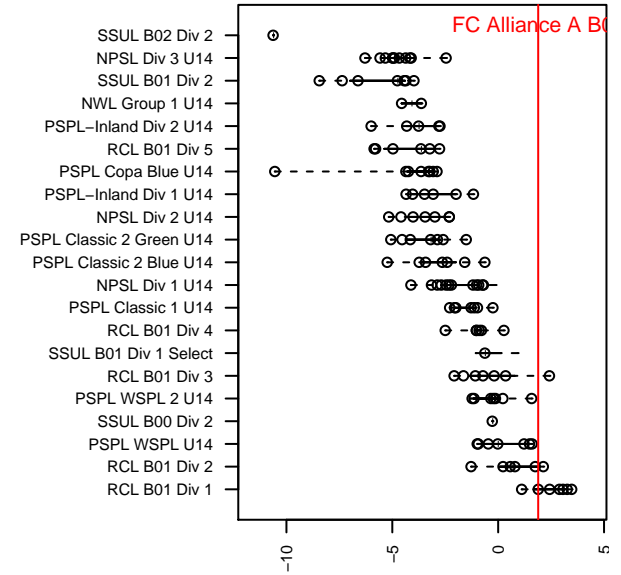

**attack and defense rating
relative to others at age
and all opponents in last 13 months**