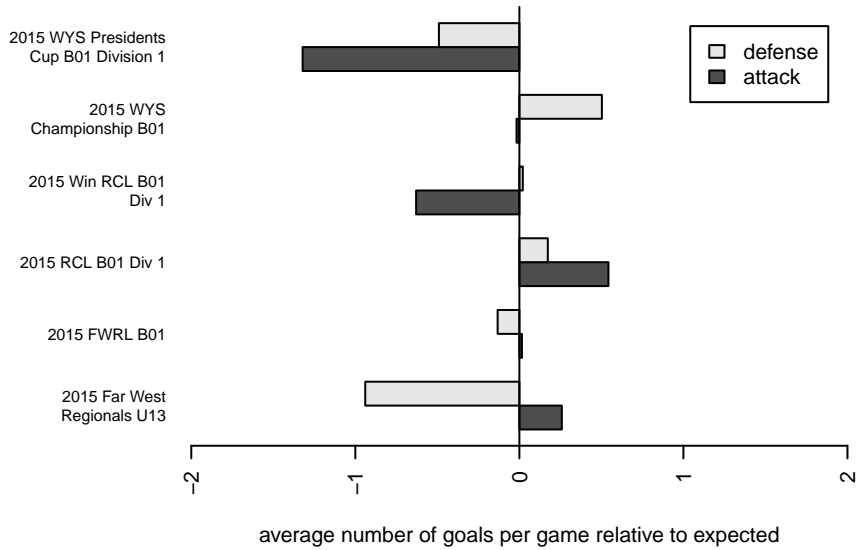

Performance relative to 13 month average