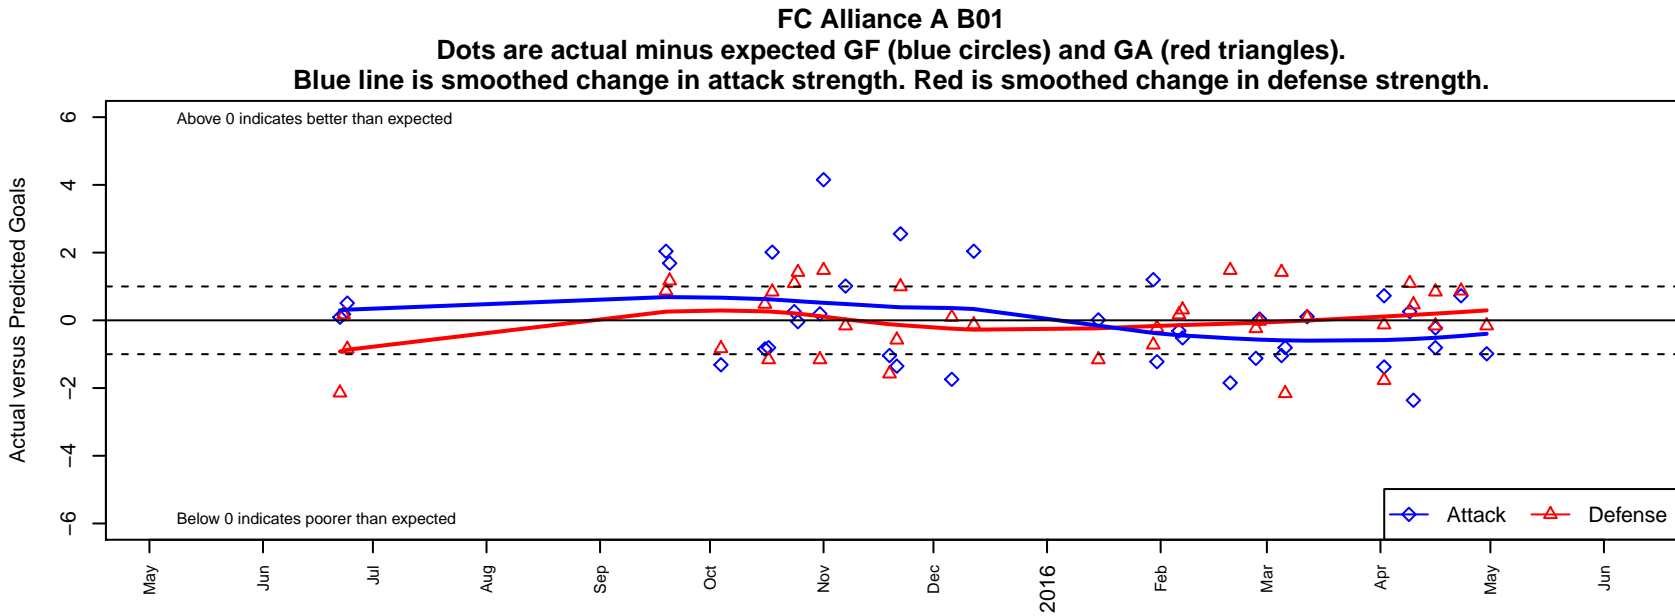

**attack and defense variance (black dot)
relative to other teams
and top 10 in region**

**attack and defense rating
relative to others at age
and all opponents in last 13 months**

FC Alliance A B01

FC Alliance
Woodinville, WA
B01 total strength=1439
attack=10.05 defense=8.32
fall league = RCL B01 Div 1
spr league = Win RCL B01 Div 1
notes= Gold; Rivera 2013

alt names used:
FC Alliance 01 (WA) (FWNW)
FC Alliance B01 A
FC Alliance B01 A
FC Alliance B01 A
FC Alliance B01 A
Kitsap Alliance FC B01 A

Venues played:
2015 Far West Regionals U13
2015 RCL B01 Div 1
2015 FWRL B01
2015 Win RCL B01 Div 1
2015 WYS Championship B01
2015 WYS Presidents Cup B01 Division 1